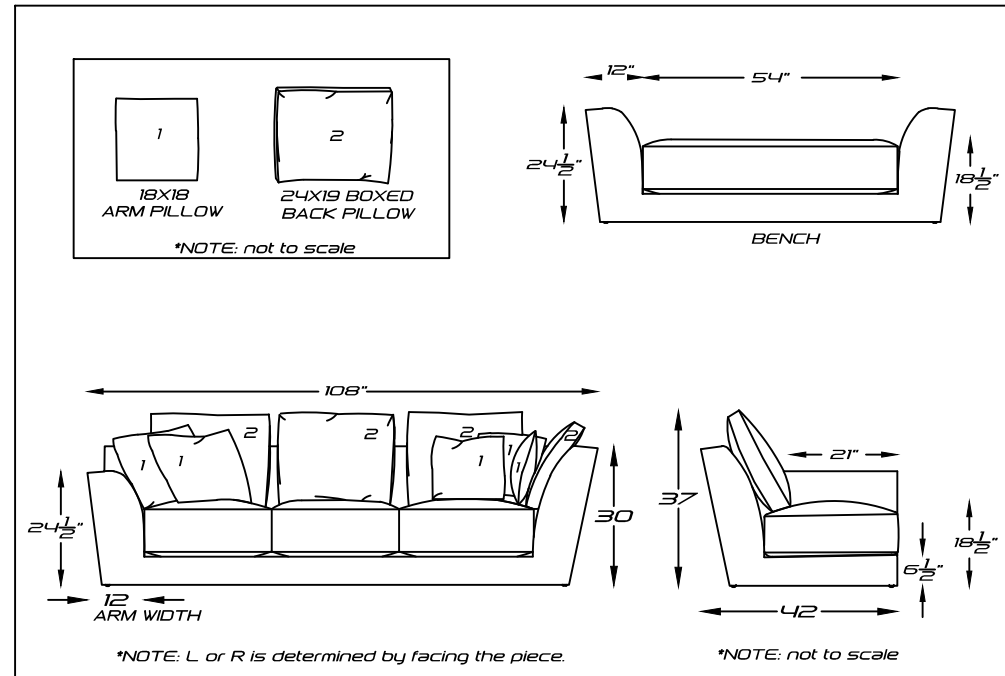

ESCALA 1236

123617L

1 ARM SOFA (LAF/RAF)
[DISPLAYED AS LEFT]

123618L

1 ARM SOFA W/RET (LAF/RAF)
[DISPLAYED AS LEFT]

1236125

BENCH

This schematic is current as of 06/06/2017

Lazar reserves the right to change dimensions and/or product offered.

A more recent schematic may be available for this series at Lazarind.com