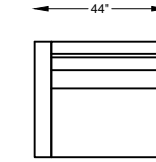

9701 PELHAM

970199 LARGE SOFA

970120 SOFA

970113 LOVESEAT

970186 CHAIR-1/2

970104 CHAIR

970105 CORNER CHAIR

970198L or R ONE ARM LARGE SOFA
*SHOWN AS LEFT ARM

970117L or R ONE ARM SOFA
*SHOWN AS LEFT ARM

970110L or R ONE ARM LOVESEAT
*SHOWN AS LEFT ARM

9701113L or R ONE ARM CHAIR 1-1/2
*SHOWN AS LEFT ARM

970103L or R ONE ARM CHAIR
*SHOWN AS LEFT ARM

970107L or R ONE ARM CHAISE
*SHOWN AS LEFT ARM

Scale: 3/16" = 1'-0"

This schematic is current as 02/017 . The company reserves the right to change dimensions and products offered. A more recent schematic may be available for this series. To see the most current schematic, go to <http://lazarind.com>

*NOTE: L or R IS DETERMINED BY FACING AT THE PIECE

970123 WEDGE