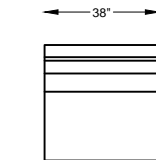

970197 ARMLESS LARGE SOFA

970114 ARMLESS SOFA

970109 ARMLESS LOVESEAT

9701114 ARMLESS CHAIR-1/2

970102 ARMLESS CHAIR

970101 OTTOMAN

*NOT TO SCALE
SHOWN AS 970199 LARGE SOFA

"F" = FINISH LEG OPTION
"C" = CHROME LEG OPTION

Scale: 3/16" = 1'-0"

This schematic is current as 02/017 . The company reserves the right to change dimensions and products offered. A more recent schematic may be available for this series. To see the most current schematic, go to <http://lazarind.com>

*NOTE: L or R IS DETERMINED BY FACING AT THE PIECE

970123 WEDGE