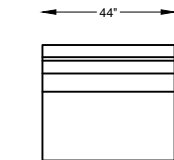

9701114 ARMLESS CHAIR-1/2