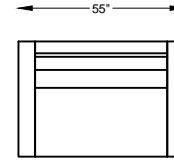

9701 PELHAM

970199 LARGE SOFA

970120 SOFA

970113 LOVESEAT

970186 CHAIR-1/2

970104 CHAIR

970105 CORNER CHAIR

970198L or R ONE ARM LARGE SOFA
*SHOWN AS LEFT ARM

970117L or R ONE ARM SOFA
*SHOWN AS LEFT ARM

970110L or R ONE ARM LOVESEAT
*SHOWN AS LEFT ARM

9701113L or R ONE ARM CHAIR 1-1/2
*SHOWN AS LEFT ARM

970103L or R ONE ARM CHAIR
*SHOWN AS LEFT ARM

970107L or R ONE ARM CHAISE
*SHOWN AS LEFT ARM

Scale: 3/16" = 1'-0"

This schematic is current as 02/017 . The company reserves the right to change dimensions and products offered. A more recent schematic may be available for this series. To see the most current schematic, go to <http://lazarind.com>

*NOTE: L or R IS DETERMINED BY FACING AT THE PIECE

970123 WEDGE