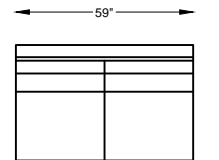

970117L or R ONE ARM SOFA
*SHOWN AS LEFT ARM

970110L or R ONE ARM LOVESEAT
*SHOWN AS LEFT ARM

9701113L or R ONE ARM CHAIR 1-1/2
*SHOWN AS LEFT ARM

970103L or R ONE ARM CHAIR
*SHOWN AS LEFT ARM

970107L or R ONE ARM CHAISE
*SHOWN AS LEFT ARM

970197 ARMLESS LARGE SOFA

970114 ARMLESS SOFA

970109 ARMLESS LOVESEAT

9701114 ARMLESS CHAIR-1/2

970102 ARMLESS CHAIR

970101 OTTOMAN

*NOT TO SCALE
SHOWN AS 970199 LARGE SOFA

"F" = FINISH LEG OPTION
"C" = CHROME LEG OPTION

Scale: 3/16" = 1'-0"

This schematic is current as 02/017 . The company reserves the right to change dimensions and products offered. A more recent schematic may be available for this series. To see the most current schematic, go to <http://lazarind.com>