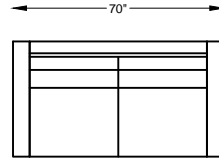

9701 PELHAM

970199 LARGE SOFA

970120 SOFA

970113 LOVESEAT

970186 CHAIR-1/2

970104 CHAIR

970105 CORNER CHAIR

970198L or R ONE ARM LARGE SOFA
*SHOWN AS LEFT ARM

Scale: 3/16" = 1'-0"

This schematic is current as 02/017 . The company reserves the right to change dimensions and products offered. A more recent schematic may be available for this series. To see the most current schematic, go to <http://lazarind.com>

*NOTE: L or R IS DETERMINED BY FACING AT THE PIECE

970123 WEDGE