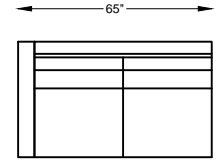

970110L or R ONE ARM LOVESEAT
*SHOWN AS LEFT ARM