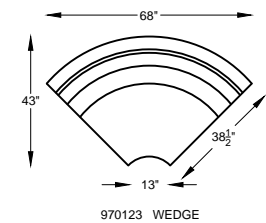

970197 ARMLESS LARGE SOFA

970114 ARMLESS SOFA

970109 ARMLESS LOVESEAT

9701114 ARMLESS CHAIR-1/2

970102 ARMLESS CHAIR

970101 OTTOMAN

*NOT TO SCALE
SHOWN AS 970199 LARGE SOFA

"F" = FINISH LEG OPTION
"C" = CHROME LEG OPTION

Scale: 3/16" = 1'-0"

This schematic is current as 02/017 . The company reserves the right to change dimensions and products offered. A more recent schematic may be available for this series. To see the most current schematic, go to <http://lazarind.com>

*NOTE: L or R IS DETERMINED BY FACING AT THE PIECE

970123 WEDGE