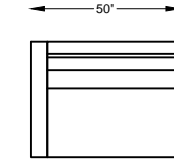

9701113L or R ONE ARM CHAIR 1-1/2
*SHOWN AS LEFT ARM