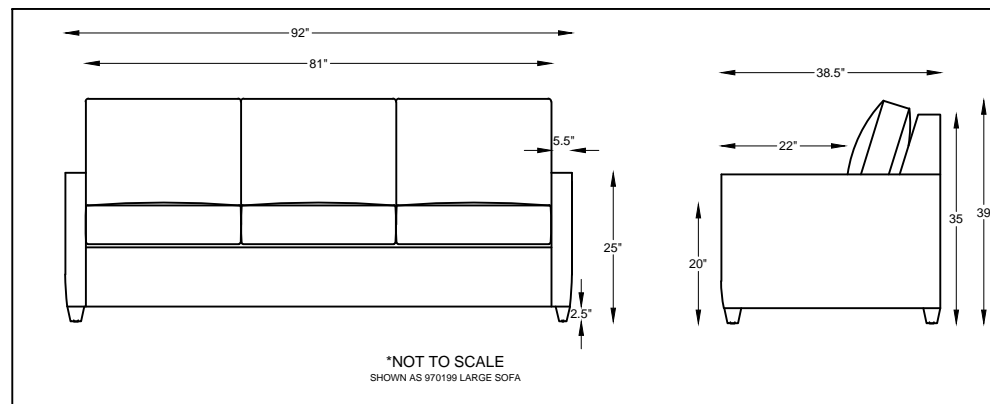

970197 ARMLESS LARGE SOFA

970114 ARMLESS SOFA

970109 ARMLESS LOVESEAT

9701114 ARMLESS CHAIR-1/2

970102 ARMLESS CHAIR

970101 OTTOMAN

*NOT TO SCALE
SHOWN AS 970199 LARGE SOFA

"F" = FINISH LEG OPTION
"C" = CHROME LEG OPTION

Scale: 3/16" = 1'-0"

This schematic is current as 02/017 . The company reserves the right to change dimensions and products offered. A more recent schematic may be available for this series. To see the most current schematic, go to <http://lazarind.com>

*NOTE: L or R IS DETERMINED BY FACING AT THE PIECE

970123 WEDGE