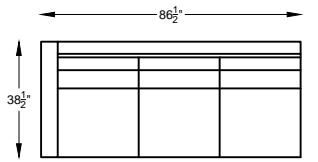

9701 PELHAM

970199 LARGE SOFA

970120 SOFA

970113 LOVESEAT

970186 CHAIR-1/2

970104 CHAIR

970105 CORNER CHAIR

970198L or R ONE ARM LARGE SOFA
*SHOWN AS LEFT ARM

Scale: 3/16" = 1'-0"

This schematic is current as 02/017 . The company reserves the right to change dimensions and products offered. A more recent schematic may be available for this series. To see the most current schematic, go to <http://lazarind.com>

*NOTE: L or R IS DETERMINED BY FACING AT THE PIECE

970123 WEDGE