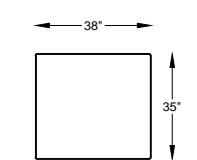

970197 ARMLESS LARGE SOFA

970114 ARMLESS SOFA

970109 ARMLESS LOVESEAT

9701114 ARMLESS CHAIR-1/2

970102 ARMLESS CHAIR

970101 OTTOMAN

*NOT TO SCALE
SHOWN AS 970199 LARGE SOFA

"F" = FINISH LEG OPTION
"C" = CHROME LEG OPTION

Scale: 3/16" = 1'-0"

This schematic is current as 02/017 . The company reserves the right to change dimensions and products offered. A more recent schematic may be available for this series. To see the most current schematic, go to <http://lazarind.com>

*NOTE: L or R IS DETERMINED BY FACING AT THE PIECE

970123 WEDGE