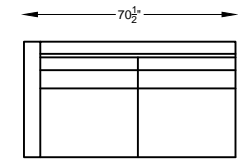

9701 PELHAM

970199 LARGE SOFA

970120 SOFA

970113 LOVESEAT

970186 CHAIR-1/2

970104 CHAIR

970105 CORNER CHAIR

970198L or R ONE ARM LARGE SOFA
*SHOWN AS LEFT ARM

Scale: 3/16" = 1'-0"

This schematic is current as 02/017 . The company reserves the right to change dimensions and products offered. A more recent schematic may be available for this series. To see the most current schematic, go to <http://lazarind.com>

*NOTE: L or R IS DETERMINED BY FACING AT THE PIECE

970123 WEDGE