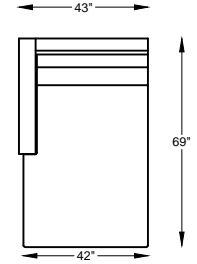

970117L or R ONE ARM SOFA
*SHOWN AS LEFT ARM

970110L or R ONE ARM LOVESEAT
*SHOWN AS LEFT ARM

9701113L or R ONE ARM CHAIR 1-1/2
*SHOWN AS LEFT ARM

970103L or R ONE ARM CHAIR
*SHOWN AS LEFT ARM

970107L or R ONE ARM CHAISE
*SHOWN AS LEFT ARM

970197 ARMLESS LARGE SOFA

970114 ARMLESS SOFA

970109 ARMLESS LOVESEAT

9701114 ARMLESS CHAIR-1/2

970102 ARMLESS CHAIR

970101 OTTOMAN

*NOT TO SCALE
SHOWN AS 970199 LARGE SOFA

"F" = FINISH LEG OPTION
"C" = CHROME LEG OPTION

Scale: 3/16" = 1'-0"

This schematic is current as 02/017 . The company reserves the right to change dimensions and products offered. A more recent schematic may be available for this series. To see the most current schematic, go to <http://lazarind.com>

*NOTE: L or R IS DETERMINED BY FACING AT THE PIECE

970123 WEDGE