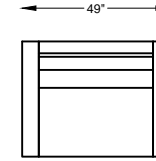

9701 PELHAM

970199 LARGE SOFA

970120 SOFA

970113 LOVESEAT

970186 CHAIR-1/2

970104 CHAIR

970105 CORNER CHAIR

970198L or R ONE ARM LARGE SOFA
*SHOWN AS LEFT ARM

970117L or R ONE ARM SOFA
*SHOWN AS LEFT ARM

970110L or R ONE ARM LOVESEAT
*SHOWN AS LEFT ARM

9701113L or R ONE ARM CHAIR 1-1/2
*SHOWN AS LEFT ARM

970103L or R ONE ARM CHAIR
*SHOWN AS LEFT ARM

970107L or R ONE ARM CHAISE
*SHOWN AS LEFT ARM

Scale: 3/16" = 1'-0"

This schematic is current as 02/017 . The company reserves the right to change dimensions and products offered. A more recent schematic may be available for this series. To see the most current schematic, go to <http://lazarind.com>

*NOTE: L or R IS DETERMINED BY FACING AT THE PIECE

970123 WEDGE