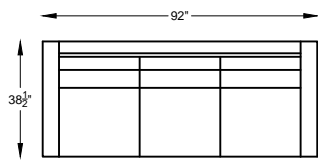

9701 PELHAM

970199 LARGE SOFA

970120 SOFA

970113 LOVESEAT

970186 CHAIR-1/2

970104 CHAIR

970105 CORNER CHAIR

970198L or R ONE ARM LARGE SOFA
*SHOWN AS LEFT ARM

Scale: 3/16" = 1'-0"

This schematic is current as 02/017 . The company reserves the right to change dimensions and products offered. A more recent schematic may be available for this series. To see the most current schematic, go to <http://lazarind.com>

*NOTE: L or R IS DETERMINED BY FACING AT THE PIECE

970123 WEDGE