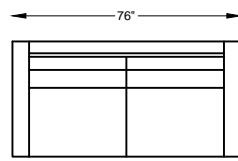

9701 PELHAM

970199 LARGE SOFA

970120 SOFA

970113 LOVESEAT

970186 CHAIR-1/2

970104 CHAIR

970105 CORNER CHAIR

970198L or R ONE ARM LARGE SOFA
*SHOWN AS LEFT ARM

Scale: 3/16" = 1'-0"

This schematic is current as 02/017 . The company reserves the right to change dimensions and products offered. A more recent schematic may be available for this series. To see the most current schematic, go to <http://lazarind.com>

*NOTE: L or R IS DETERMINED BY FACING AT THE PIECE

970123 WEDGE