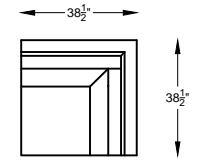

9701 PELHAM

970199 LARGE SOFA

970120 SOFA

970113 LOVESEAT

970186 CHAIR-1/2

970104 CHAIR

970105 CORNER CHAIR

970198L or R ONE ARM LARGE SOFA
*SHOWN AS LEFT ARM

Scale: 3/16" = 1'-0"

This schematic is current as 02/017 . The company reserves the right to change dimensions and products offered. A more recent schematic may be available for this series. To see the most current schematic, go to <http://lazarind.com>

*NOTE: L or R IS DETERMINED BY FACING AT THE PIECE

970123 WEDGE