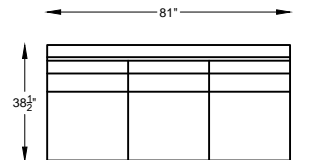

970117L or R ONE ARM SOFA
*SHOWN AS LEFT ARM

970110L or R ONE ARM LOVESEAT
*SHOWN AS LEFT ARM

9701113L or R ONE ARM CHAIR 1-1/2
*SHOWN AS LEFT ARM

970103L or R ONE ARM CHAIR
*SHOWN AS LEFT ARM

970107L or R ONE ARM CHAISE
*SHOWN AS LEFT ARM

970197 ARMLESS LARGE SOFA

970114 ARMLESS SOFA

970109 ARMLESS LOVESEAT

9701114 ARMLESS CHAIR-1/2

970102 ARMLESS CHAIR

970101 OTTOMAN

*NOT TO SCALE
SHOWN AS 970199 LARGE SOFA

"F" = FINISH LEG OPTION
"C" = CHROME LEG OPTION

Scale: 3/16" = 1'-0"

This schematic is current as 02/017 . The company reserves the right to change dimensions and products offered. A more recent schematic may be available for this series. To see the most current schematic, go to <http://lazarind.com>