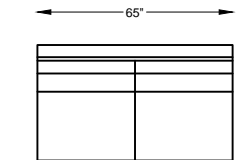

970117L or R ONE ARM SOFA
*SHOWN AS LEFT ARM

970110L or R ONE ARM LOVESEAT
*SHOWN AS LEFT ARM

9701113L or R ONE ARM CHAIR 1-1/2
*SHOWN AS LEFT ARM

970103L or R ONE ARM CHAIR
*SHOWN AS LEFT ARM

970107L or R ONE ARM CHAISE
*SHOWN AS LEFT ARM

970197 ARMLESS LARGE SOFA

970114 ARMLESS SOFA

970109 ARMLESS LOVESEAT

9701114 ARMLESS CHAIR-1/2

970102 ARMLESS CHAIR

970101 OTTOMAN

*NOT TO SCALE
SHOWN AS 970199 LARGE SOFA

"F" = FINISH LEG OPTION
"C" = CHROME LEG OPTION

Scale: 3/16" = 1'-0"

This schematic is current as 02/017 . The company reserves the right to change dimensions and products offered. A more recent schematic may be available for this series. To see the most current schematic, go to <http://lazarind.com>