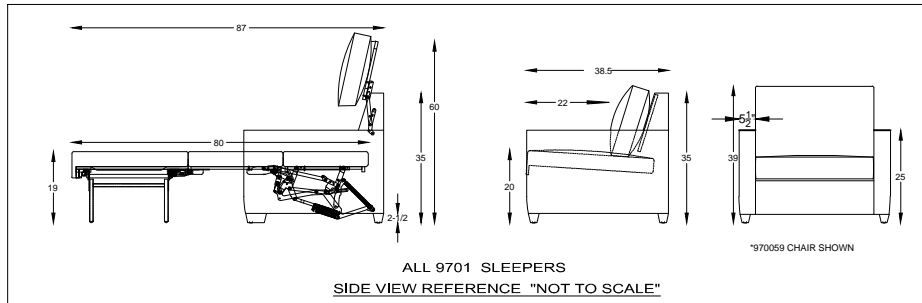

9701 PELHAM

"F" = FINISH LEG OPTION
 "C" = CHROME LEG OPTION

Scale: 3/16" = 1'-0"

This schematic is current as 02/017. The company reserves the right to change dimensions and products offered. A more recent schematic may be available for this series. To see the most current schematic, go to <http://lazarind.com>

*NOTE: L or R IS DETERMINED BY FACING AT THE PIECE

*TOP VIEW SHOWN WITH OPEN SLEEPER

*NOTE: NOT AVAILABLE FREE STANDING