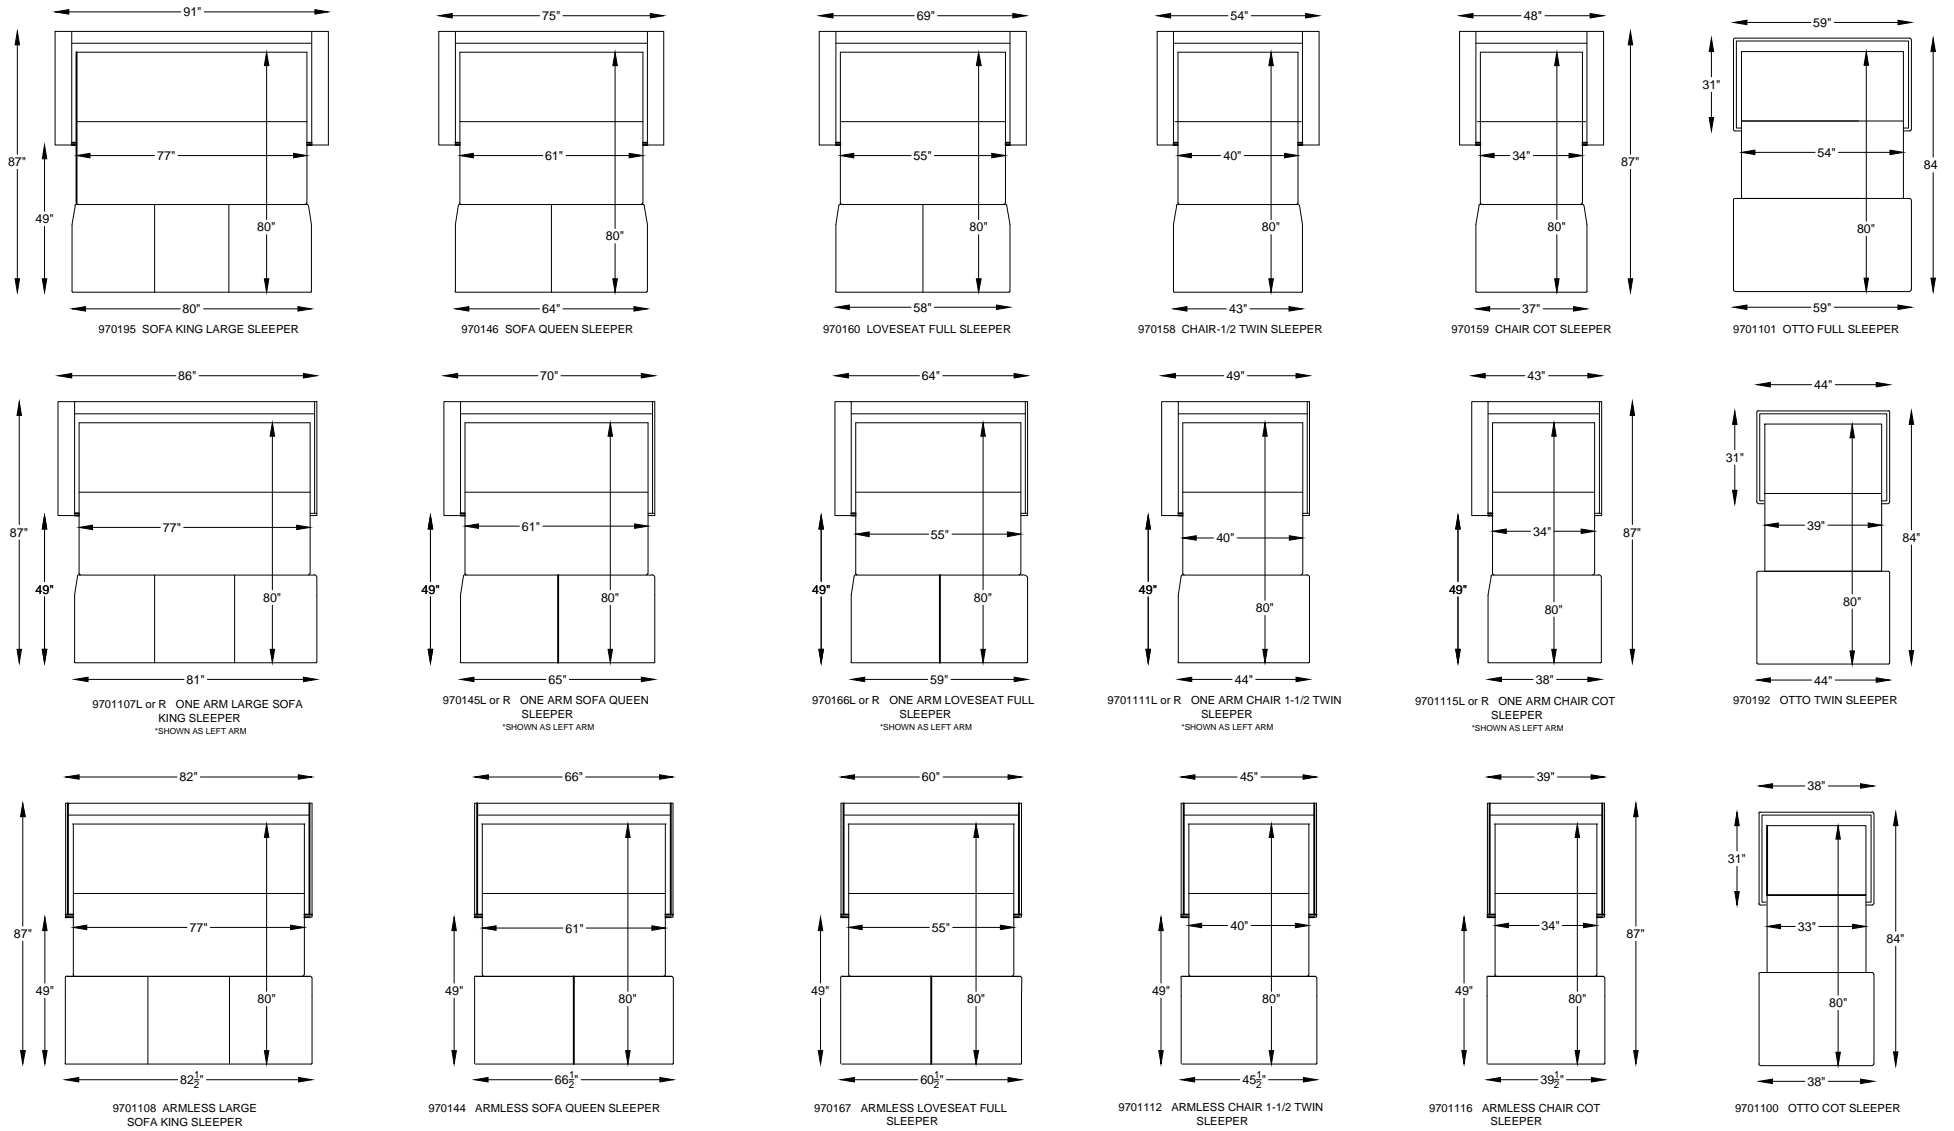

9701 PELHAM

"F" = FINISH LEG OPTION
 "C" = CHROME LEG OPTION

Scale: 3/16" = 1'-0"

This schematic is current as 02/017. The company reserves the right to change dimensions and products offered. A more recent schematic may be available for this series. To see the most current schematic, go to <http://lazarind.com>

*NOTE: L or R IS DETERMINED BY FACING AT THE PIECE

*TOP VIEW SHOWN WITH OPEN SLEEPER

*NOTE: NOT AVAILABLE FREE STANDING