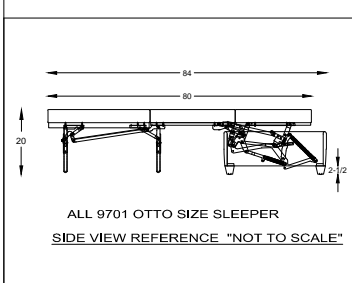

9701 PELHAM

"F" = FINISH LEG OPTION
 "C" = CHROME LEG OPTION

Scale: 3/16" = 1'-0"

This schematic is current as 02/017. The company reserves the right to change dimensions and products offered. A more recent schematic may be available for this series. To see the most current schematic, go to <http://lazarind.com>

*NOTE: L or R IS DETERMINED BY FACING AT THE PIECE

*TOP VIEW SHOWN WITH OPEN SLEEPER

*NOTE: NOT AVAILABLE FREE STANDING