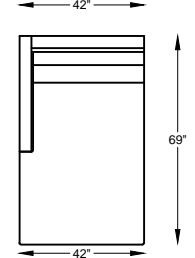

9700 SOMERSET

970099 LARGE SOFA

970020 SOFA

970013 LOVESEAT

970086 CHAIR-1/2

970004 CHAIR

970005 CORNER CHAIR

970098L or R ONE ARM LARGE SOFA
*SHOWN AS LEFT ARM

970017L or R ONE ARM SOFA
*SHOWN AS LEFT ARM

970010L or R ONE ARM LOVESEAT
*SHOWN AS LEFT ARM

9700113L or R ONE ARM CHAIR 1-1/2
*SHOWN AS LEFT ARM

970003L or R ONE ARM CHAIR
*SHOWN AS LEFT ARM

970007L or R ONE ARM CHAISE
*SHOWN AS LEFT ARM

970097 ARMLESS LARGE SOFA

970014 ARMLESS SOFA

970009 ARMLESS LOVESEAT

9700114 ARMLESS CHAIR-1/2

970002 ARMLESS CHAIR

970001 OTTOMAN

"F" = FINISH LEG OPTION
"C" = CHROME LEG OPTION

Scale: 3/16" = 1'-0"

*NOTE: L or R IS DETERMINED BY FACING AT THE PIECE

970023 WEDGE