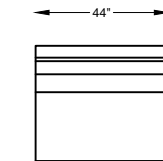

970017L or R ONE ARM SOFA
*SHOWN AS LEFT ARM

970010L or R ONE ARM LOVESEAT
*SHOWN AS LEFT ARM

9700113L or R ONE ARM CHAIR 1-1/2
*SHOWN AS LEFT ARM

970003L or R ONE ARM CHAIR
*SHOWN AS LEFT ARM

970007L or R ONE ARM CHAISE
*SHOWN AS LEFT ARM

970097 ARMLESS LARGE SOFA

970014 ARMLESS SOFA

970009 ARMLESS LOVESEAT

9700114 ARMLESS CHAIR-1/2

970002 ARMLESS CHAIR

970001 OTTOMAN

"F" = FINISH LEG OPTION
"C" = CHROME LEG OPTION

Scale: 3/16" = 1'-0"

*NOTE: L or R IS DETERMINED BY FACING AT THE PIECE

970023 WEDGE