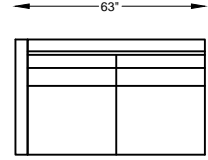

970010L or R ONE ARM LOVESEAT
*SHOWN AS LEFT ARM