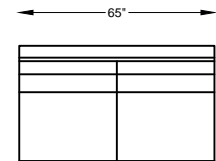

970017L or R ONE ARM SOFA
*SHOWN AS LEFT ARM

970010L or R ONE ARM LOVESEAT
*SHOWN AS LEFT ARM

9700113L or R ONE ARM CHAIR 1-1/2
*SHOWN AS LEFT ARM

970003L or R ONE ARM CHAIR
*SHOWN AS LEFT ARM

970007L or R ONE ARM CHAISE
*SHOWN AS LEFT ARM

970097 ARMLESS LARGE SOFA

970014 ARMLESS SOFA

970009 ARMLESS LOVESEAT

9700114 ARMLESS CHAIR-1/2

970002 ARMLESS CHAIR

970001 OTTOMAN

"F" = FINISH LEG OPTION
"C" = CHROME LEG OPTION

Scale: 3/16" = 1'-0"