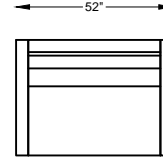

9700 SOMERSET

970099 LARGE SOFA

970020 SOFA

970013 LOVESEAT

970086 CHAIR-1/2

970004 CHAIR

970005 CORNER CHAIR

970098L or R ONE ARM LARGE SOFA
*SHOWN AS LEFT ARM

970017L or R ONE ARM SOFA
*SHOWN AS LEFT ARM

970010L or R ONE ARM LOVESEAT
*SHOWN AS LEFT ARM

9700113L or R ONE ARM CHAIR 1-1/2
*SHOWN AS LEFT ARM

970003L or R ONE ARM CHAIR
*SHOWN AS LEFT ARM

970007L or R ONE ARM CHAISE
*SHOWN AS LEFT ARM

970097 ARMLESS LARGE SOFA

970014 ARMLESS SOFA

970009 ARMLESS LOVESEAT

9700114 ARMLESS CHAIR-1/2

970002 ARMLESS CHAIR

970001 OTTOMAN

"F" = FINISH LEG OPTION
"C" = CHROME LEG OPTION

Scale: 3/16" = 1'-0"

*NOTE: L or R IS DETERMINED BY FACING AT THE PIECE

970023 WEDGE