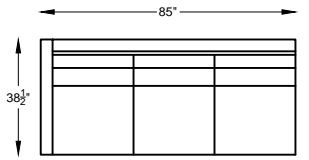

9700 SOMERSET

970099 LARGE SOFA

970020 SOFA

970013 LOVESEAT

970086 CHAIR-1/2

970004 CHAIR

970005 CORNER CHAIR

970098L or R ONE ARM LARGE SOFA
*SHOWN AS LEFT ARM

970097 ARMLESS LARGE SOFA

970014 ARMLESS SOFA

970009 ARMLESS LOVESEAT

9700114 ARMLESS CHAIR-1/2

970002 ARMLESS CHAIR

970001 OTTOMAN

"F" = FINISH LEG OPTION
"C" = CHROME LEG OPTION

Scale: 3/16" = 1'-0"

*NOTE: L or R IS DETERMINED BY FACING AT THE PIECE

970023 WEDGE