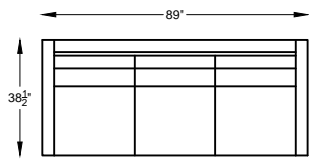

9700 SOMERSET

970099 LARGE SOFA

970020 SOFA

970013 LOVESEAT

970086 CHAIR-1/2

970004 CHAIR

970005 CORNER CHAIR

970098L or R ONE ARM LARGE SOFA
*SHOWN AS LEFT ARM

970097 ARMLESS LARGE SOFA

970014 ARMLESS SOFA

970009 ARMLESS LOVESEAT

9700114 ARMLESS CHAIR-1/2

970002 ARMLESS CHAIR

970001 OTTOMAN

"F" = FINISH LEG OPTION
"C" = CHROME LEG OPTION

Scale: 3/16" = 1'-0"

*NOTE: L or R IS DETERMINED BY FACING AT THE PIECE

970023 WEDGE