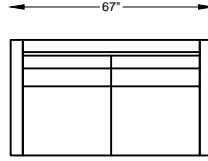

9700 SOMERSET

970099 LARGE SOFA

970020 SOFA

970013 LOVESEAT

970086 CHAIR-1/2

970004 CHAIR

970005 CORNER CHAIR

970098L or R ONE ARM LARGE SOFA
*SHOWN AS LEFT ARM

970097 ARMLESS LARGE SOFA

970014 ARMLESS SOFA

970009 ARMLESS LOVESEAT

9700114 ARMLESS CHAIR-1/2

970002 ARMLESS CHAIR

970001 OTTOMAN

"F" = FINISH LEG OPTION
"C" = CHROME LEG OPTION

Scale: 3/16" = 1'-0"

*NOTE: L or R IS DETERMINED BY FACING AT THE PIECE

970023 WEDGE