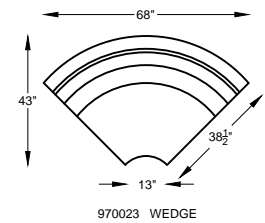

970097 ARMLESS LARGE SOFA

970014 ARMLESS SOFA

970009 ARMLESS LOVESEAT

9700114 ARMLESS CHAIR-1/2

970002 ARMLESS CHAIR

970001 OTTOMAN

"F" = FINISH LEG OPTION
"C" = CHROME LEG OPTION

Scale: 3/16" = 1'-0"

*NOTE: L or R IS DETERMINED BY FACING AT THE PIECE

970023 WEDGE