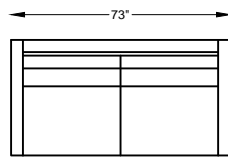

9700 SOMERSET

970099 LARGE SOFA

970020 SOFA

970013 LOVESEAT

970086 CHAIR-1/2

970004 CHAIR

970005 CORNER CHAIR

970098L or R ONE ARM LARGE SOFA
*SHOWN AS LEFT ARM

970097 ARMLESS LARGE SOFA

970014 ARMLESS SOFA

970009 ARMLESS LOVESEAT

9700114 ARMLESS CHAIR-1/2

970002 ARMLESS CHAIR

970001 OTTOMAN

"F" = FINISH LEG OPTION
"C" = CHROME LEG OPTION

Scale: 3/16" = 1'-0"

*NOTE: L or R IS DETERMINED BY FACING AT THE PIECE

970023 WEDGE