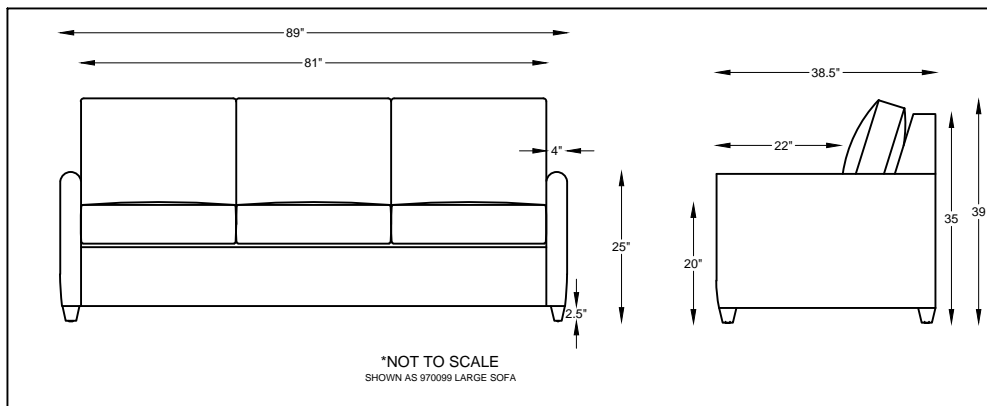

970097 ARMLESS LARGE SOFA

970014 ARMLESS SOFA

970009 ARMLESS LOVESEAT

9700114 ARMLESS CHAIR-1/2

970002 ARMLESS CHAIR

970001 OTTOMAN

"F" = FINISH LEG OPTION
"C" = CHROME LEG OPTION

Scale: 3/16" = 1'-0"

*NOTE: L or R IS DETERMINED BY FACING AT THE PIECE

970023 WEDGE