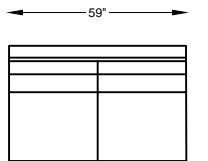

970017L or R ONE ARM SOFA
*SHOWN AS LEFT ARM

970010L or R ONE ARM LOVESEAT
*SHOWN AS LEFT ARM

9700113L or R ONE ARM CHAIR 1-1/2
*SHOWN AS LEFT ARM

970003L or R ONE ARM CHAIR
*SHOWN AS LEFT ARM

970007L or R ONE ARM CHAISE
*SHOWN AS LEFT ARM

970097 ARMLESS LARGE SOFA

970014 ARMLESS SOFA

970009 ARMLESS LOVESEAT

9700114 ARMLESS CHAIR-1/2

970002 ARMLESS CHAIR

970001 OTTOMAN

"F" = FINISH LEG OPTION
"C" = CHROME LEG OPTION

Scale: 3/16" = 1'-0"

*NOTE: L or R IS DETERMINED BY FACING AT THE PIECE

970023 WEDGE