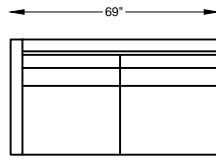

9700 SOMERSET

970099 LARGE SOFA

970020 SOFA

970013 LOVESEAT

970086 CHAIR-1/2

970004 CHAIR

970005 CORNER CHAIR

970098L or R ONE ARM LARGE SOFA
*SHOWN AS LEFT ARM

970097 ARMLESS LARGE SOFA

970014 ARMLESS SOFA

970009 ARMLESS LOVESEAT

9700114 ARMLESS CHAIR-1/2

970002 ARMLESS CHAIR

970001 OTTOMAN

"F" = FINISH LEG OPTION
"C" = CHROME LEG OPTION

Scale: 3/16" = 1'-0"

*NOTE: L or R IS DETERMINED BY FACING AT THE PIECE

970023 WEDGE