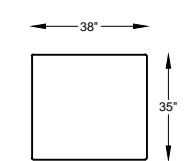

970097 ARMLESS LARGE SOFA

970014 ARMLESS SOFA

970009 ARMLESS LOVESEAT

9700114 ARMLESS CHAIR-1/2

970002 ARMLESS CHAIR

970001 OTTOMAN

"F" = FINISH LEG OPTION
"C" = CHROME LEG OPTION

Scale: 3/16" = 1'-0"

*NOTE: L or R IS DETERMINED BY FACING AT THE PIECE

970023 WEDGE