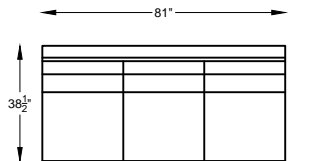

970017L or R ONE ARM SOFA
*SHOWN AS LEFT ARM

970010L or R ONE ARM LOVESEAT
*SHOWN AS LEFT ARM

9700113L or R ONE ARM CHAIR 1-1/2
*SHOWN AS LEFT ARM

970003L or R ONE ARM CHAIR
*SHOWN AS LEFT ARM

970007L or R ONE ARM CHAISE
*SHOWN AS LEFT ARM

970097 ARMLESS LARGE SOFA

970014 ARMLESS SOFA

970009 ARMLESS LOVESEAT

9700114 ARMLESS CHAIR-1/2

970002 ARMLESS CHAIR

970001 OTTOMAN

"F" = FINISH LEG OPTION
"C" = CHROME LEG OPTION

Scale: 3/16" = 1'-0"