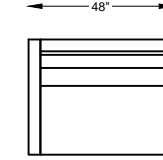

9700 SOMERSET

970099 LARGE SOFA

970020 SOFA

970013 LOVESEAT

970086 CHAIR-1/2

970004 CHAIR

970005 CORNER CHAIR

970098L or R ONE ARM LARGE SOFA
*SHOWN AS LEFT ARM

970017L or R ONE ARM SOFA
*SHOWN AS LEFT ARM

970010L or R ONE ARM LOVESEAT
*SHOWN AS LEFT ARM

9700113L or R ONE ARM CHAIR 1-1/2
*SHOWN AS LEFT ARM

970003L or R ONE ARM CHAIR
*SHOWN AS LEFT ARM

970007L or R ONE ARM CHAISE
*SHOWN AS LEFT ARM

*NOTE: L or R IS DETERMINED BY FACING AT THE PIECE

970023 WEDGE