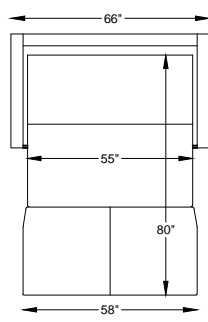

9700 SOMERSET

970095 SOFA KING LARGE SLEEPER

970046 SOFA QUEEN SLEEPER

970060 LOVESEAT FULL SLEEPER

970058 CHAIR-1/2 TWIN SLEEPER

970059 CHAIR COT SLEEPER

9700101 OTTO FULL SLEEPER

9700107L or R ONE ARM LARGE SOFA KING SLEEPER
*SHOWN AS LEFT ARM

970045L or R ONE ARM SOFA QUEEN SLEEPER
*SHOWN AS LEFT ARM

970066L or R ONE ARM LOVESEAT FULL SLEEPER
*SHOWN AS LEFT ARM

9700111L or R ONE ARM CHAIR 1-1/2 TWIN SLEEPER
*SHOWN AS LEFT ARM

9700115L or R ONE ARM CHAIR COT SLEEPER
*SHOWN AS LEFT ARM

9700100 OTTO COT SLEEPER

"/" = FINISH LEG OPTION
"C" = CHROME LEG OPTION

Scale: 3/16" = 1'-0"

*TOP VIEW SHOWN WITH OPEN SLEEPER

*NOTE: NOT AVAILABLE FREE STANDING

This schematic is current as 02/017. The company reserves the right to change dimensions and products offered. A more recent schematic may be available for this series. To see the most current schematic, go to <http://lazarind.com>

*NOTE: L or R IS DETERMINED BY FACING AT THE PIECE