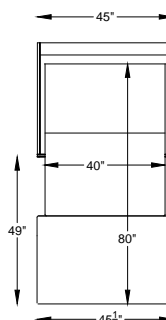

970045L or R ONE ARM SOFA QUEEN SLEEPER
*SHOWN AS LEFT ARM

970066L or R ONE ARM LOVESEAT FULL SLEEPER
*SHOWN AS LEFT ARM

9700111L or R ONE ARM CHAIR 1-1/2 TWIN SLEEPER
*SHOWN AS LEFT ARM

9700115L or R ONE ARM CHAIR COT SLEEPER
*SHOWN AS LEFT ARM

970092 OTTO TWIN SLEEPER

9700108 ARMLESS LARGE SOFA KING SLEEPER

970044 ARMLESS SOFA QUEEN SLEEPER

970067 ARMLESS LOVESEAT FULL SLEEPER

9700112 ARMLESS CHAIR 1-1/2 TWIN SLEEPER

9700116 ARMLESS CHAIR COT SLEEPER

9700100 OTTO COT SLEEPER

"/" = FINISH LEG OPTION
"C" = CHROME LEG OPTION

Scale: 3/16" = 1'-0"

*TOP VIEW SHOWN WITH OPEN SLEEPER

*NOTE: NOT AVAILABLE FREE STANDING

This schematic is current as 02/017. The company reserves the right to change dimensions and products offered. A more recent schematic may be available for this series. To see the most current schematic, go to <http://lazarind.com>

*NOTE: L or R IS DETERMINED BY FACING AT THE PIECE