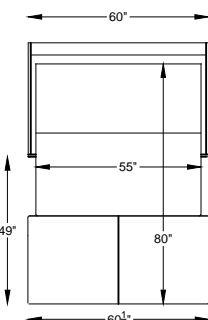

970067 ARMLESS LOVESEAT FULL SLEEPER