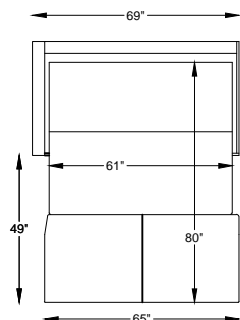

9700 SOMERSET

970095 SOFA KING LARGE SLEEPER

970046 SOFA QUEEN SLEEPER

970060 LOVESEAT FULL SLEEPER

970058 CHAIR-1/2 TWIN SLEEPER

970059 CHAIR COT SLEEPER

9700101 OTTO FULL SLEEPER

9700107L or R ONE ARM LARGE SOFA KING SLEEPER
*SHOWN AS LEFT ARM

970045L or R ONE ARM SOFA QUEEN SLEEPER
*SHOWN AS LEFT ARM

970066L or R ONE ARM LOVESEAT FULL SLEEPER
*SHOWN AS LEFT ARM

9700111L or R ONE ARM CHAIR 1-1/2 TWIN SLEEPER
*SHOWN AS LEFT ARM

9700115L or R ONE ARM CHAIR COT SLEEPER
*SHOWN AS LEFT ARM

9700100 OTTO COT SLEEPER

"/" = FINISH LEG OPTION
"C" = CHROME LEG OPTION

Scale: 3/16" = 1'-0"

*TOP VIEW SHOWN WITH OPEN SLEEPER

*NOTE: NOT AVAILABLE FREE STANDING

This schematic is current as 02/017. The company reserves the right to change dimensions and products offered. A more recent schematic may be available for this series. To see the most current schematic, go to <http://lazarind.com>

*NOTE: L or R IS DETERMINED BY FACING AT THE PIECE