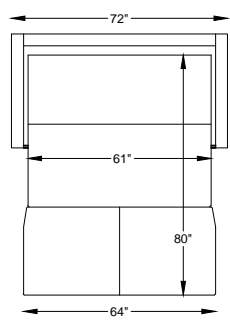

9700 SOMERSET

970095 SOFA KING LARGE SLEEPER

970046 SOFA QUEEN SLEEPER

970060 LOVESEAT FULL SLEEPER

970058 CHAIR-1/2 TWIN SLEEPER

970059 CHAIR COT SLEEPER

9700101 OTTO FULL SLEEPER

9700107L or R ONE ARM LARGE SOFA KING SLEEPER
*SHOWN AS LEFT ARM

970045L or R ONE ARM SOFA QUEEN SLEEPER
*SHOWN AS LEFT ARM

970066L or R ONE ARM LOVESEAT FULL SLEEPER
*SHOWN AS LEFT ARM

9700111L or R ONE ARM CHAIR 1-1/2 TWIN SLEEPER
*SHOWN AS LEFT ARM

9700115L or R ONE ARM CHAIR COT SLEEPER
*SHOWN AS LEFT ARM

9700100 OTTO COT SLEEPER

"/" = FINISH LEG OPTION
"C" = CHROME LEG OPTION

Scale: 3/16" = 1'-0"

*TOP VIEW SHOWN WITH OPEN SLEEPER

*NOTE: NOT AVAILABLE FREE STANDING

This schematic is current as 02/017. The company reserves the right to change dimensions and products offered. A more recent schematic may be available for this series. To see the most current schematic, go to <http://lazarind.com>

*NOTE: L or R IS DETERMINED BY FACING AT THE PIECE