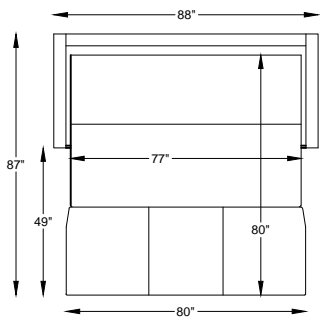

9700 SOMERSET

970095 SOFA KING LARGE SLEEPER

970046 SOFA QUEEN SLEEPER

970060 LOVESEAT FULL SLEEPER

970058 CHAIR-1/2 TWIN SLEEPER

970059 CHAIR COT SLEEPER

9700101 OTTO FULL SLEEPER

9700107L or R ONE ARM LARGE SOFA KING SLEEPER
*SHOWN AS LEFT ARM

970045L or R ONE ARM SOFA QUEEN SLEEPER
*SHOWN AS LEFT ARM

970066L or R ONE ARM LOVESEAT FULL SLEEPER
*SHOWN AS LEFT ARM

9700111L or R ONE ARM CHAIR 1-1/2 TWIN SLEEPER
*SHOWN AS LEFT ARM

9700115L or R ONE ARM CHAIR COT SLEEPER
*SHOWN AS LEFT ARM

9700100 OTTO COT SLEEPER

"/" = FINISH LEG OPTION
"C" = CHROME LEG OPTION

Scale: 3/16" = 1'-0"

*TOP VIEW SHOWN WITH OPEN SLEEPER

*NOTE: NOT AVAILABLE FREE STANDING

This schematic is current as 02/017. The company reserves the right to change dimensions and products offered. A more recent schematic may be available for this series. To see the most current schematic, go to <http://lazarind.com>

*NOTE: L or R IS DETERMINED BY FACING AT THE PIECE