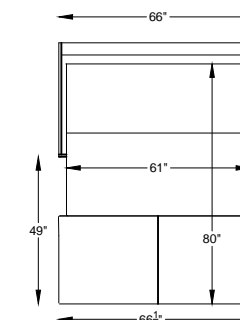

970044 ARMLESS SOFA QUEEN SLEEPER