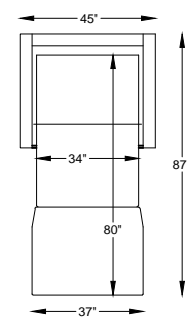

9700 SOMERSET

970095 SOFA KING LARGE SLEEPER

970046 SOFA QUEEN SLEEPER

970060 LOVESEAT FULL SLEEPER

970058 CHAIR-1/2 TWIN SLEEPER

970059 CHAIR COT SLEEPER

9700101 OTTO FULL SLEEPER

9700107L or R ONE ARM LARGE SOFA KING SLEEPER
*SHOWN AS LEFT ARM

970045L or R ONE ARM SOFA QUEEN SLEEPER
*SHOWN AS LEFT ARM

970066L or R ONE ARM LOVESEAT FULL SLEEPER
*SHOWN AS LEFT ARM

9700111L or R ONE ARM CHAIR 1-1/2 TWIN SLEEPER
*SHOWN AS LEFT ARM

9700115L or R ONE ARM CHAIR COT SLEEPER
*SHOWN AS LEFT ARM

9700100 OTTO COT SLEEPER

"/" = FINISH LEG OPTION
"C" = CHROME LEG OPTION

Scale: 3/16" = 1'-0"

*TOP VIEW SHOWN WITH OPEN SLEEPER

*NOTE: NOT AVAILABLE FREE STANDING

This schematic is current as 02/017. The company reserves the right to change dimensions and products offered. A more recent schematic may be available for this series. To see the most current schematic, go to <http://lazarind.com>

*NOTE: L or R IS DETERMINED BY FACING AT THE PIECE