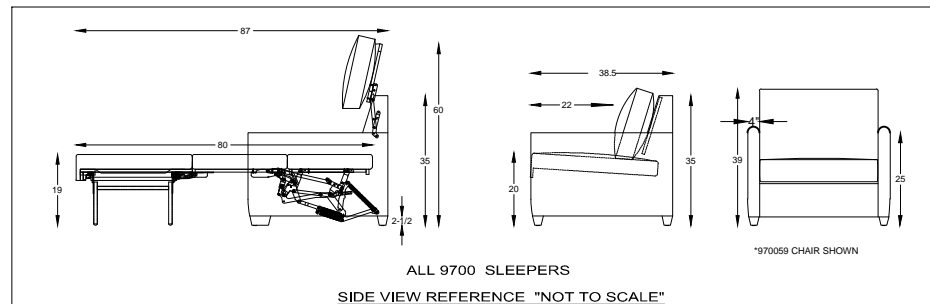

970092 OTTO TWIN SLEEPER

9700108 ARMLESS LARGE SOFA KING SLEEPER

970044 ARMLESS SOFA QUEEN SLEEPER

970067 ARMLESS LOVESEAT FULL SLEEPER

9700112 ARMLESS CHAIR 1-1/2 TWIN SLEEPER

9700116 ARMLESS CHAIR COT SLEEPER

9700100 OTTO COT SLEEPER

"/" = FINISH LEG OPTION
"C" = CHROME LEG OPTION

Scale: 3/16" = 1'-0"

*TOP VIEW SHOWN WITH OPEN SLEEPER

*NOTE: NOT AVAILABLE FREE STANDING

This schematic is current as 02/017. The company reserves the right to change dimensions and products offered. A more recent schematic may be available for this series. To see the most current schematic, go to <http://lazarind.com>