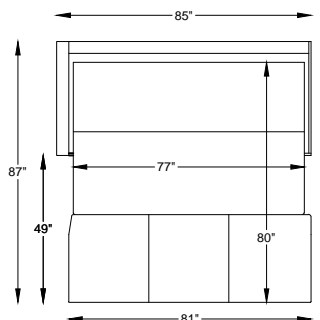

9700 SOMERSET

970095 SOFA KING LARGE SLEEPER

970046 SOFA QUEEN SLEEPER

970060 LOVESEAT FULL SLEEPER

970058 CHAIR-1/2 TWIN SLEEPER

970059 CHAIR COT SLEEPER

9700101 OTTO FULL SLEEPER

9700107L or R ONE ARM LARGE SOFA KING SLEEPER
*SHOWN AS LEFT ARM

970045L or R ONE ARM SOFA QUEEN SLEEPER
*SHOWN AS LEFT ARM

970066L or R ONE ARM LOVESEAT FULL SLEEPER
*SHOWN AS LEFT ARM

9700111L or R ONE ARM CHAIR 1-1/2 TWIN SLEEPER
*SHOWN AS LEFT ARM

9700115L or R ONE ARM CHAIR COT SLEEPER
*SHOWN AS LEFT ARM

9700100 OTTO COT SLEEPER

"/" = FINISH LEG OPTION
"C" = CHROME LEG OPTION

Scale: 3/16" = 1'-0"

*TOP VIEW SHOWN WITH OPEN SLEEPER

*NOTE: NOT AVAILABLE FREE STANDING

This schematic is current as 02/017. The company reserves the right to change dimensions and products offered. A more recent schematic may be available for this series. To see the most current schematic, go to <http://lazarind.com>

*NOTE: L or R IS DETERMINED BY FACING AT THE PIECE