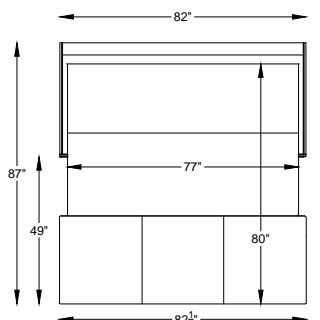

9700108 ARMLESS LARGE SOFA KING SLEEPER