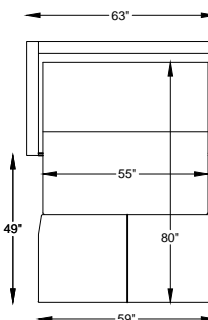

9700 SOMERSET

970095 SOFA KING LARGE SLEEPER

970046 SOFA QUEEN SLEEPER

970060 LOVESEAT FULL SLEEPER

970058 CHAIR-1/2 TWIN SLEEPER

970059 CHAIR COT SLEEPER

9700101 OTTO FULL SLEEPER

9700107L or R ONE ARM LARGE SOFA KING SLEEPER
*SHOWN AS LEFT ARM

970045L or R ONE ARM SOFA QUEEN SLEEPER
*SHOWN AS LEFT ARM

970066L or R ONE ARM LOVESEAT FULL SLEEPER
*SHOWN AS LEFT ARM

9700111L or R ONE ARM CHAIR 1-1/2 TWIN SLEEPER
*SHOWN AS LEFT ARM

9700115L or R ONE ARM CHAIR COT SLEEPER
*SHOWN AS LEFT ARM

9700100 OTTO COT SLEEPER

"/" = FINISH LEG OPTION
"C" = CHROME LEG OPTION

Scale: 3/16" = 1'-0"

*TOP VIEW SHOWN WITH OPEN SLEEPER

*NOTE: NOT AVAILABLE FREE STANDING

This schematic is current as 02/017. The company reserves the right to change dimensions and products offered. A more recent schematic may be available for this series. To see the most current schematic, go to <http://lazarind.com>

*NOTE: L or R IS DETERMINED BY FACING AT THE PIECE