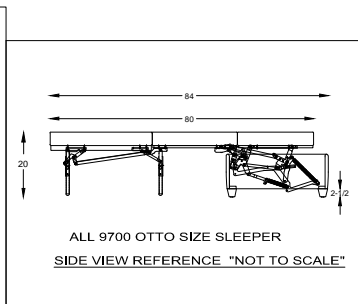

970045L or R ONE ARM SOFA QUEEN SLEEPER
*SHOWN AS LEFT ARM

970066L or R ONE ARM LOVESEAT FULL SLEEPER
*SHOWN AS LEFT ARM

9700111L or R ONE ARM CHAIR 1-1/2 TWIN SLEEPER
*SHOWN AS LEFT ARM

9700115L or R ONE ARM CHAIR COT SLEEPER
*SHOWN AS LEFT ARM

970092 OTTO TWIN SLEEPER

9700108 ARMLESS LARGE SOFA KING SLEEPER

970044 ARMLESS SOFA QUEEN SLEEPER

970067 ARMLESS LOVESEAT FULL SLEEPER

9700112 ARMLESS CHAIR 1-1/2 TWIN SLEEPER

9700116 ARMLESS CHAIR COT SLEEPER

9700100 OTTO COT SLEEPER

"/" = FINISH LEG OPTION
"C" = CHROME LEG OPTION

Scale: 3/16" = 1'-0"

*TOP VIEW SHOWN WITH OPEN SLEEPER

*NOTE: NOT AVAILABLE FREE STANDING

This schematic is current as 02/017. The company reserves the right to change dimensions and products offered. A more recent schematic may be available for this series. To see the most current schematic, go to <http://lazarind.com>

*NOTE: L or R IS DETERMINED BY FACING AT THE PIECE