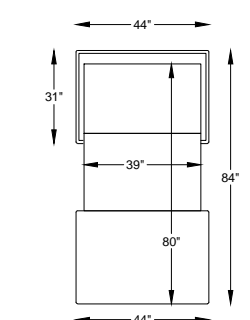

970045L or R ONE ARM SOFA QUEEN SLEEPER
*SHOWN AS LEFT ARM

970066L or R ONE ARM LOVESEAT FULL SLEEPER
*SHOWN AS LEFT ARM

9700111L or R ONE ARM CHAIR 1-1/2 TWIN SLEEPER
*SHOWN AS LEFT ARM

9700115L or R ONE ARM CHAIR COT SLEEPER
*SHOWN AS LEFT ARM

9700100 OTTO COT SLEEPER

"/" = FINISH LEG OPTION
"C" = CHROME LEG OPTION

Scale: 3/16" = 1'-0"

*TOP VIEW SHOWN WITH OPEN SLEEPER

*NOTE: NOT AVAILABLE FREE STANDING

This schematic is current as 02/017. The company reserves the right to change dimensions and products offered. A more recent schematic may be available for this series. To see the most current schematic, go to <http://lazarind.com>

*NOTE: L or R IS DETERMINED BY FACING AT THE PIECE