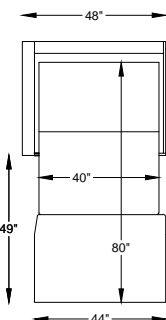

9700 SOMERSET

970095 SOFA KING LARGE SLEEPER

970046 SOFA QUEEN SLEEPER

970060 LOVESEAT FULL SLEEPER

970058 CHAIR-1/2 TWIN SLEEPER

970059 CHAIR COT SLEEPER

9700101 OTTO FULL SLEEPER

9700107L or R ONE ARM LARGE SOFA KING SLEEPER
*SHOWN AS LEFT ARM

970045L or R ONE ARM SOFA QUEEN SLEEPER
*SHOWN AS LEFT ARM

970066L or R ONE ARM LOVESEAT FULL SLEEPER
*SHOWN AS LEFT ARM

9700111L or R ONE ARM CHAIR 1-1/2 TWIN SLEEPER
*SHOWN AS LEFT ARM

9700115L or R ONE ARM CHAIR COT SLEEPER
*SHOWN AS LEFT ARM

9700100 OTTO COT SLEEPER

"/" = FINISH LEG OPTION
"C" = CHROME LEG OPTION

Scale: 3/16" = 1'-0"

*TOP VIEW SHOWN WITH OPEN SLEEPER

*NOTE: NOT AVAILABLE FREE STANDING

This schematic is current as 02/017. The company reserves the right to change dimensions and products offered. A more recent schematic may be available for this series. To see the most current schematic, go to <http://lazarind.com>

*NOTE: L or R IS DETERMINED BY FACING AT THE PIECE