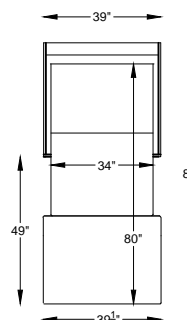

970045L or R ONE ARM SOFA QUEEN SLEEPER
*SHOWN AS LEFT ARM

970066L or R ONE ARM LOVESEAT FULL SLEEPER
*SHOWN AS LEFT ARM

9700111L or R ONE ARM CHAIR 1-1/2 TWIN SLEEPER
*SHOWN AS LEFT ARM

9700115L or R ONE ARM CHAIR COT SLEEPER
*SHOWN AS LEFT ARM

970092 OTTO TWIN SLEEPER

9700108 ARMLESS LARGE SOFA KING SLEEPER

970044 ARMLESS SOFA QUEEN SLEEPER

970067 ARMLESS LOVESEAT FULL SLEEPER

9700112 ARMLESS CHAIR 1-1/2 TWIN SLEEPER

9700116 ARMLESS CHAIR COT SLEEPER

9700100 OTTO COT SLEEPER

"/" = FINISH LEG OPTION
"C" = CHROME LEG OPTION

Scale: 3/16" = 1'-0"

*TOP VIEW SHOWN WITH OPEN SLEEPER

*NOTE: NOT AVAILABLE FREE STANDING

This schematic is current as 02/017. The company reserves the right to change dimensions and products offered. A more recent schematic may be available for this series. To see the most current schematic, go to <http://lazarind.com>

*NOTE: L or R IS DETERMINED BY FACING AT THE PIECE