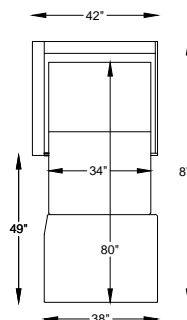

9700 SOMERSET

970095 SOFA KING LARGE SLEEPER

970046 SOFA QUEEN SLEEPER

970060 LOVESEAT FULL SLEEPER

970058 CHAIR-1/2 TWIN SLEEPER

970059 CHAIR COT SLEEPER

9700101 OTTO FULL SLEEPER

9700107L or R ONE ARM LARGE SOFA KING SLEEPER
*SHOWN AS LEFT ARM

970045L or R ONE ARM SOFA QUEEN SLEEPER
*SHOWN AS LEFT ARM

970066L or R ONE ARM LOVESEAT FULL SLEEPER
*SHOWN AS LEFT ARM

9700111L or R ONE ARM CHAIR 1-1/2 TWIN SLEEPER
*SHOWN AS LEFT ARM

9700115L or R ONE ARM CHAIR COT SLEEPER
*SHOWN AS LEFT ARM

9700100 OTTO COT SLEEPER

"/" = FINISH LEG OPTION
"C" = CHROME LEG OPTION

Scale: 3/16" = 1'-0"

*TOP VIEW SHOWN WITH OPEN SLEEPER

*NOTE: NOT AVAILABLE FREE STANDING

This schematic is current as 02/017. The company reserves the right to change dimensions and products offered. A more recent schematic may be available for this series. To see the most current schematic, go to <http://lazarind.com>

*NOTE: L or R IS DETERMINED BY FACING AT THE PIECE