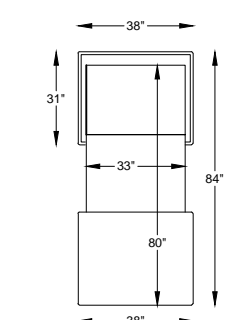

970045L or R ONE ARM SOFA QUEEN SLEEPER
*SHOWN AS LEFT ARM

970066L or R ONE ARM LOVESEAT FULL SLEEPER
*SHOWN AS LEFT ARM

9700111L or R ONE ARM CHAIR 1-1/2 TWIN SLEEPER
*SHOWN AS LEFT ARM

9700115L or R ONE ARM CHAIR COT SLEEPER
*SHOWN AS LEFT ARM

970092 OTTO TWIN SLEEPER

9700108 ARMLESS LARGE SOFA KING SLEEPER

970044 ARMLESS SOFA QUEEN SLEEPER

970067 ARMLESS LOVESEAT FULL SLEEPER

9700112 ARMLESS CHAIR 1-1/2 TWIN SLEEPER

9700116 ARMLESS CHAIR COT SLEEPER

9700100 OTTO COT SLEEPER

"/" = FINISH LEG OPTION
"C" = CHROME LEG OPTION

Scale: 3/16" = 1'-0"

*TOP VIEW SHOWN WITH OPEN SLEEPER

*NOTE: NOT AVAILABLE FREE STANDING

This schematic is current as 02/017. The company reserves the right to change dimensions and products offered. A more recent schematic may be available for this series. To see the most current schematic, go to <http://lazarind.com>

*NOTE: L or R IS DETERMINED BY FACING AT THE PIECE