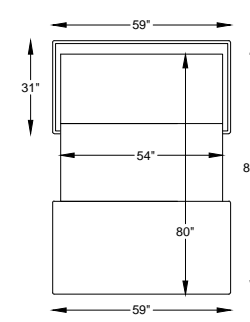

9700 SOMERSET

970095 SOFA KING LARGE SLEEPER

970046 SOFA QUEEN SLEEPER

970060 LOVESEAT FULL SLEEPER

970058 CHAIR-1/2 TWIN SLEEPER

970059 CHAIR COT SLEEPER

9700101 OTTO FULL SLEEPER

9700107L or R ONE ARM LARGE SOFA KING SLEEPER
*SHOWN AS LEFT ARM

970045L or R ONE ARM SOFA QUEEN SLEEPER
*SHOWN AS LEFT ARM

970066L or R ONE ARM LOVESEAT FULL SLEEPER
*SHOWN AS LEFT ARM

9700111L or R ONE ARM CHAIR 1-1/2 TWIN SLEEPER
*SHOWN AS LEFT ARM

9700115L or R ONE ARM CHAIR COT SLEEPER
*SHOWN AS LEFT ARM

9700100 OTTO COT SLEEPER

"/" = FINISH LEG OPTION
"C" = CHROME LEG OPTION

Scale: 3/16" = 1'-0"

*TOP VIEW SHOWN WITH OPEN SLEEPER

*NOTE: NOT AVAILABLE FREE STANDING

This schematic is current as 02/017. The company reserves the right to change dimensions and products offered. A more recent schematic may be available for this series. To see the most current schematic, go to <http://lazarind.com>

*NOTE: L or R IS DETERMINED BY FACING AT THE PIECE