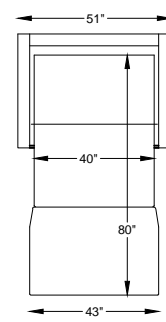

9700 SOMERSET

970095 SOFA KING LARGE SLEEPER

970046 SOFA QUEEN SLEEPER

970060 LOVESEAT FULL SLEEPER

970058 CHAIR-1/2 TWIN SLEEPER

970059 CHAIR COT SLEEPER

9700101 OTTO FULL SLEEPER

9700107L or R ONE ARM LARGE SOFA KING SLEEPER
*SHOWN AS LEFT ARM

970045L or R ONE ARM SOFA QUEEN SLEEPER
*SHOWN AS LEFT ARM

970066L or R ONE ARM LOVESEAT FULL SLEEPER
*SHOWN AS LEFT ARM

9700111L or R ONE ARM CHAIR 1-1/2 TWIN SLEEPER
*SHOWN AS LEFT ARM

9700115L or R ONE ARM CHAIR COT SLEEPER
*SHOWN AS LEFT ARM

9700100 OTTO COT SLEEPER

"/" = FINISH LEG OPTION
"C" = CHROME LEG OPTION

Scale: 3/16" = 1'-0"

*TOP VIEW SHOWN WITH OPEN SLEEPER

*NOTE: NOT AVAILABLE FREE STANDING

This schematic is current as 02/017. The company reserves the right to change dimensions and products offered. A more recent schematic may be available for this series. To see the most current schematic, go to <http://lazarind.com>

*NOTE: L or R IS DETERMINED BY FACING AT THE PIECE